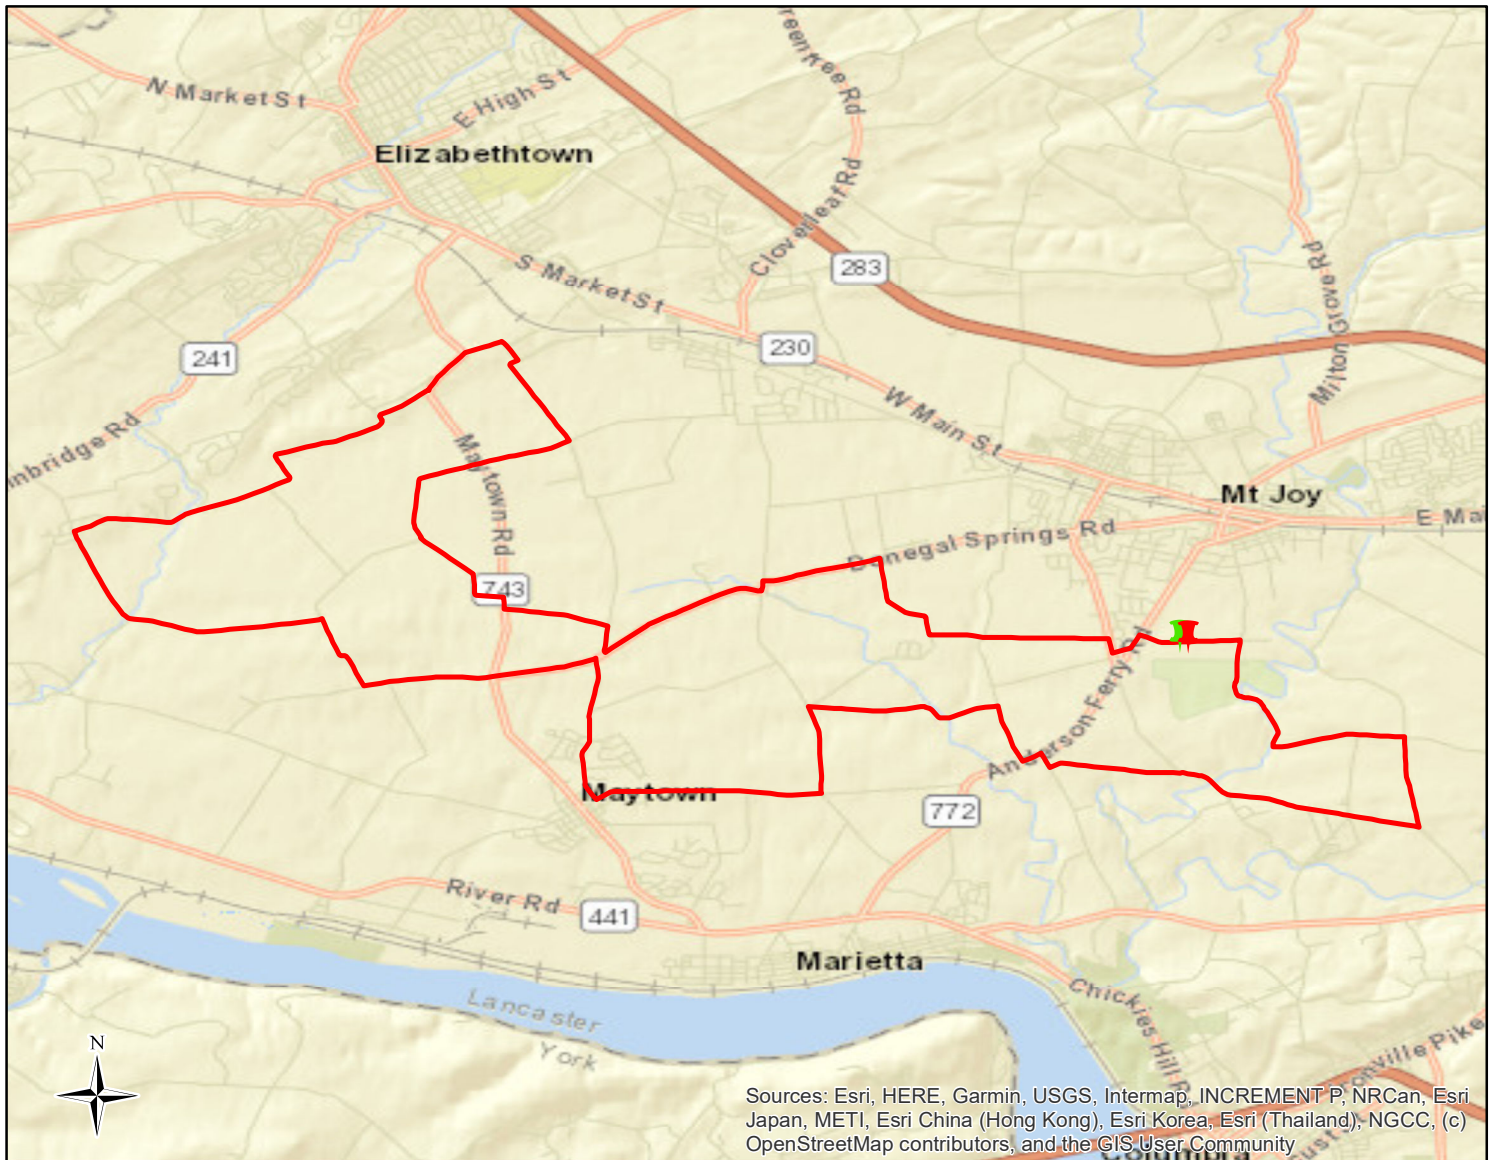

2021 Preserved Farmland Ride Series Mount Joy Route - 27 miles

More preserved farm rides, details, and .gpx files will be available at lancasterfarmlandtrust.org/2021bikeroutes beginning September 1st!

Mile	Description
0.0	Head toward Koser Road
0.1	Turn left onto Koser Road
0.4	Turn right onto Pinkerton Road
2.2	Turn right on to Bridge Valley Road
3.0	Hard right-hand turn onto Iron Bridge Road
4.5	Keep left at the fork to stay on Iron Bridge Road
5.4	Turn right onto Long Lane
5.5	Turn left onto Anderson Ferry Road
5.6	Turn right onto Musser Road
6.1	Turn left onto Trout Run Road
7.3	Hard left-hand turn onto Colebrook Road
8.1	Turn right onto Rock Point Road
9.4	Stay straight onto East High Street
9.5	Turn right onto North Queen Street (North Queen Street turns into Enslow Road)
10.6	Turn left onto Donegal Springs Road
12.1	Turn right onto Oak Road
12.7	Turn left onto Bossler Road
14.7	Turn right onto Stonemill Drive
17.2	Keep right at the fork to stay on Stonemill Drive
17.5	Turn left onto Maytown Road
17.9	Continue straight to Foreman Road
18.2	Turn right onto Landis Road
18.3	Turn right at Heisey Quarry Road to stay on Landis Road
19.1	Turn right onto Bossler Road
20.6	Turn left onto Haunstein Road
21.4	Turn right onto Maytown Road
21.5	Turn left onto Bullmoose Road
22.1	Turn right onto Landis Road
22.3	Turn left onto Donegal Springs Road
23.5	Turn left onto Colebrook Road
23.5	Turn right onto Donegal Springs Road
24.3	Turn right onto Kraybill Church Road
25.1	Turn left onto Gibble Road
26.2	Turn right onto Union School Road
26.3	Turn left onto Waynesboro Road
26.4	Turn left onto Anderson Ferry Road
26.5	Turn right onto Koser Road
26.9	Turn left into Donegal High School parking lot