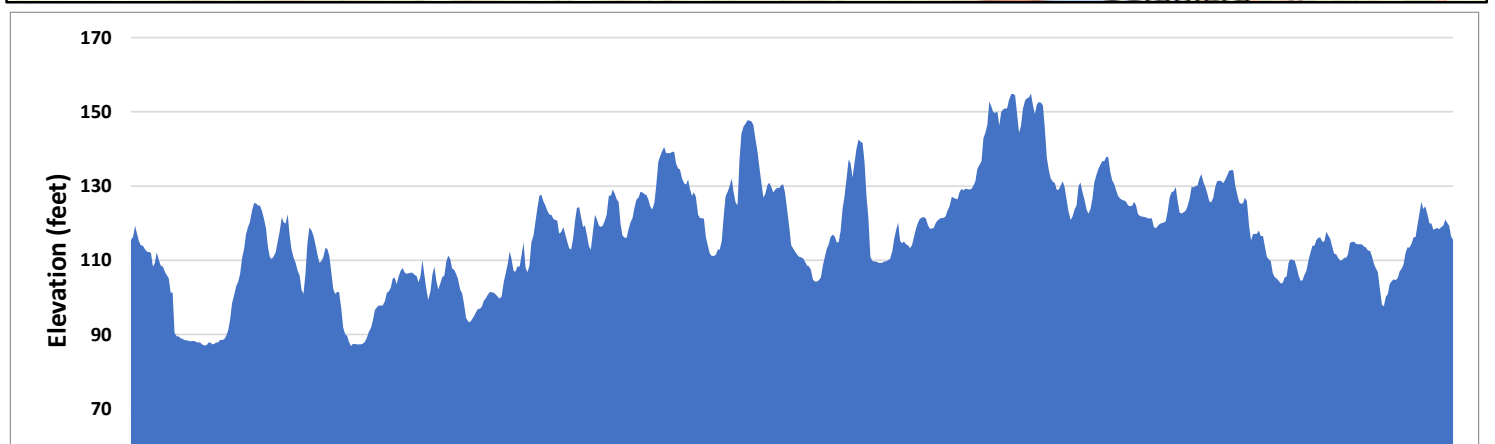

2021 Preserved Farmland Ride Series Mount Joy Route - 27 miles

More preserved farm rides, details, and .gpx files will be available at lancasterfarmlandtrust.org/2021bikeroutes beginning September 1st!

CUE SHEET

Mount Joy Route - 27 miles

Suggested Start/Finish:
Donegal High School parking lot - Koser Road

Please note: courses are not marked and Lancaster Farmland Trust will provide no aid stations. Cyclists riding these routes will do so at their own risk. Always obey traffic signs and wear proper safety equipment.